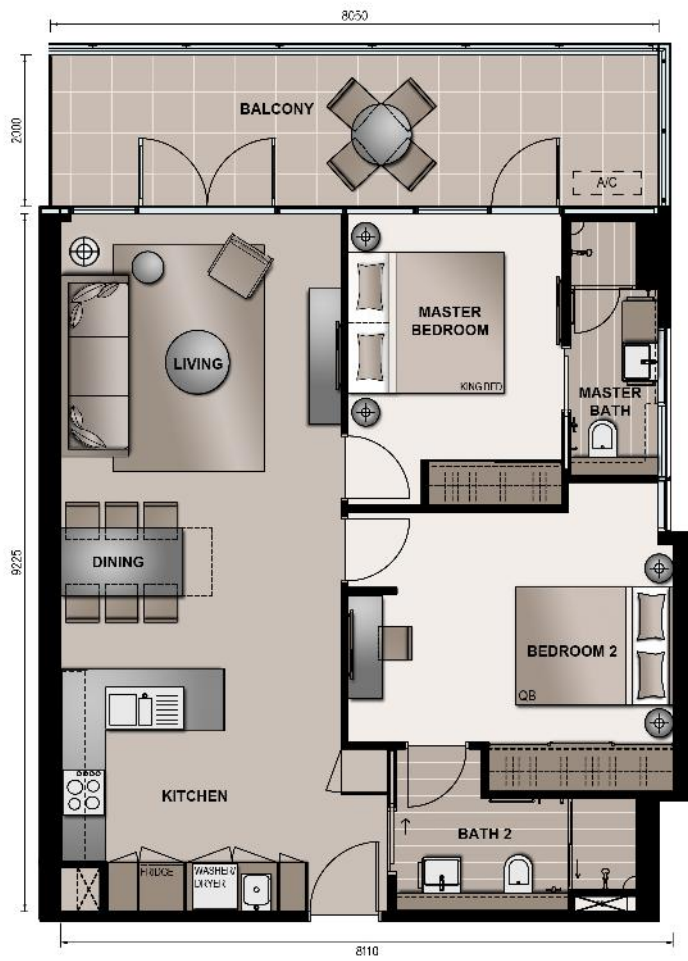

LYNDHURST SUITES (2 BEDROOMS)

TYPE 2A

70sqm apartment + 16sqm balcony

INTER CONNECTING SUITES AVAILABLE:
 - BOURNEMOUTH SUITE (TYPE 1C OR TYPE 1F)

LYNDHURST SUITES (2 BEDROOMS)

TYPE 2B

72sqm apartment + 16sqm balcony

LYNDHURST SUITES (2 BEDROOMS)

TYPE 2H

67sqm apartment + 19sqm balcony